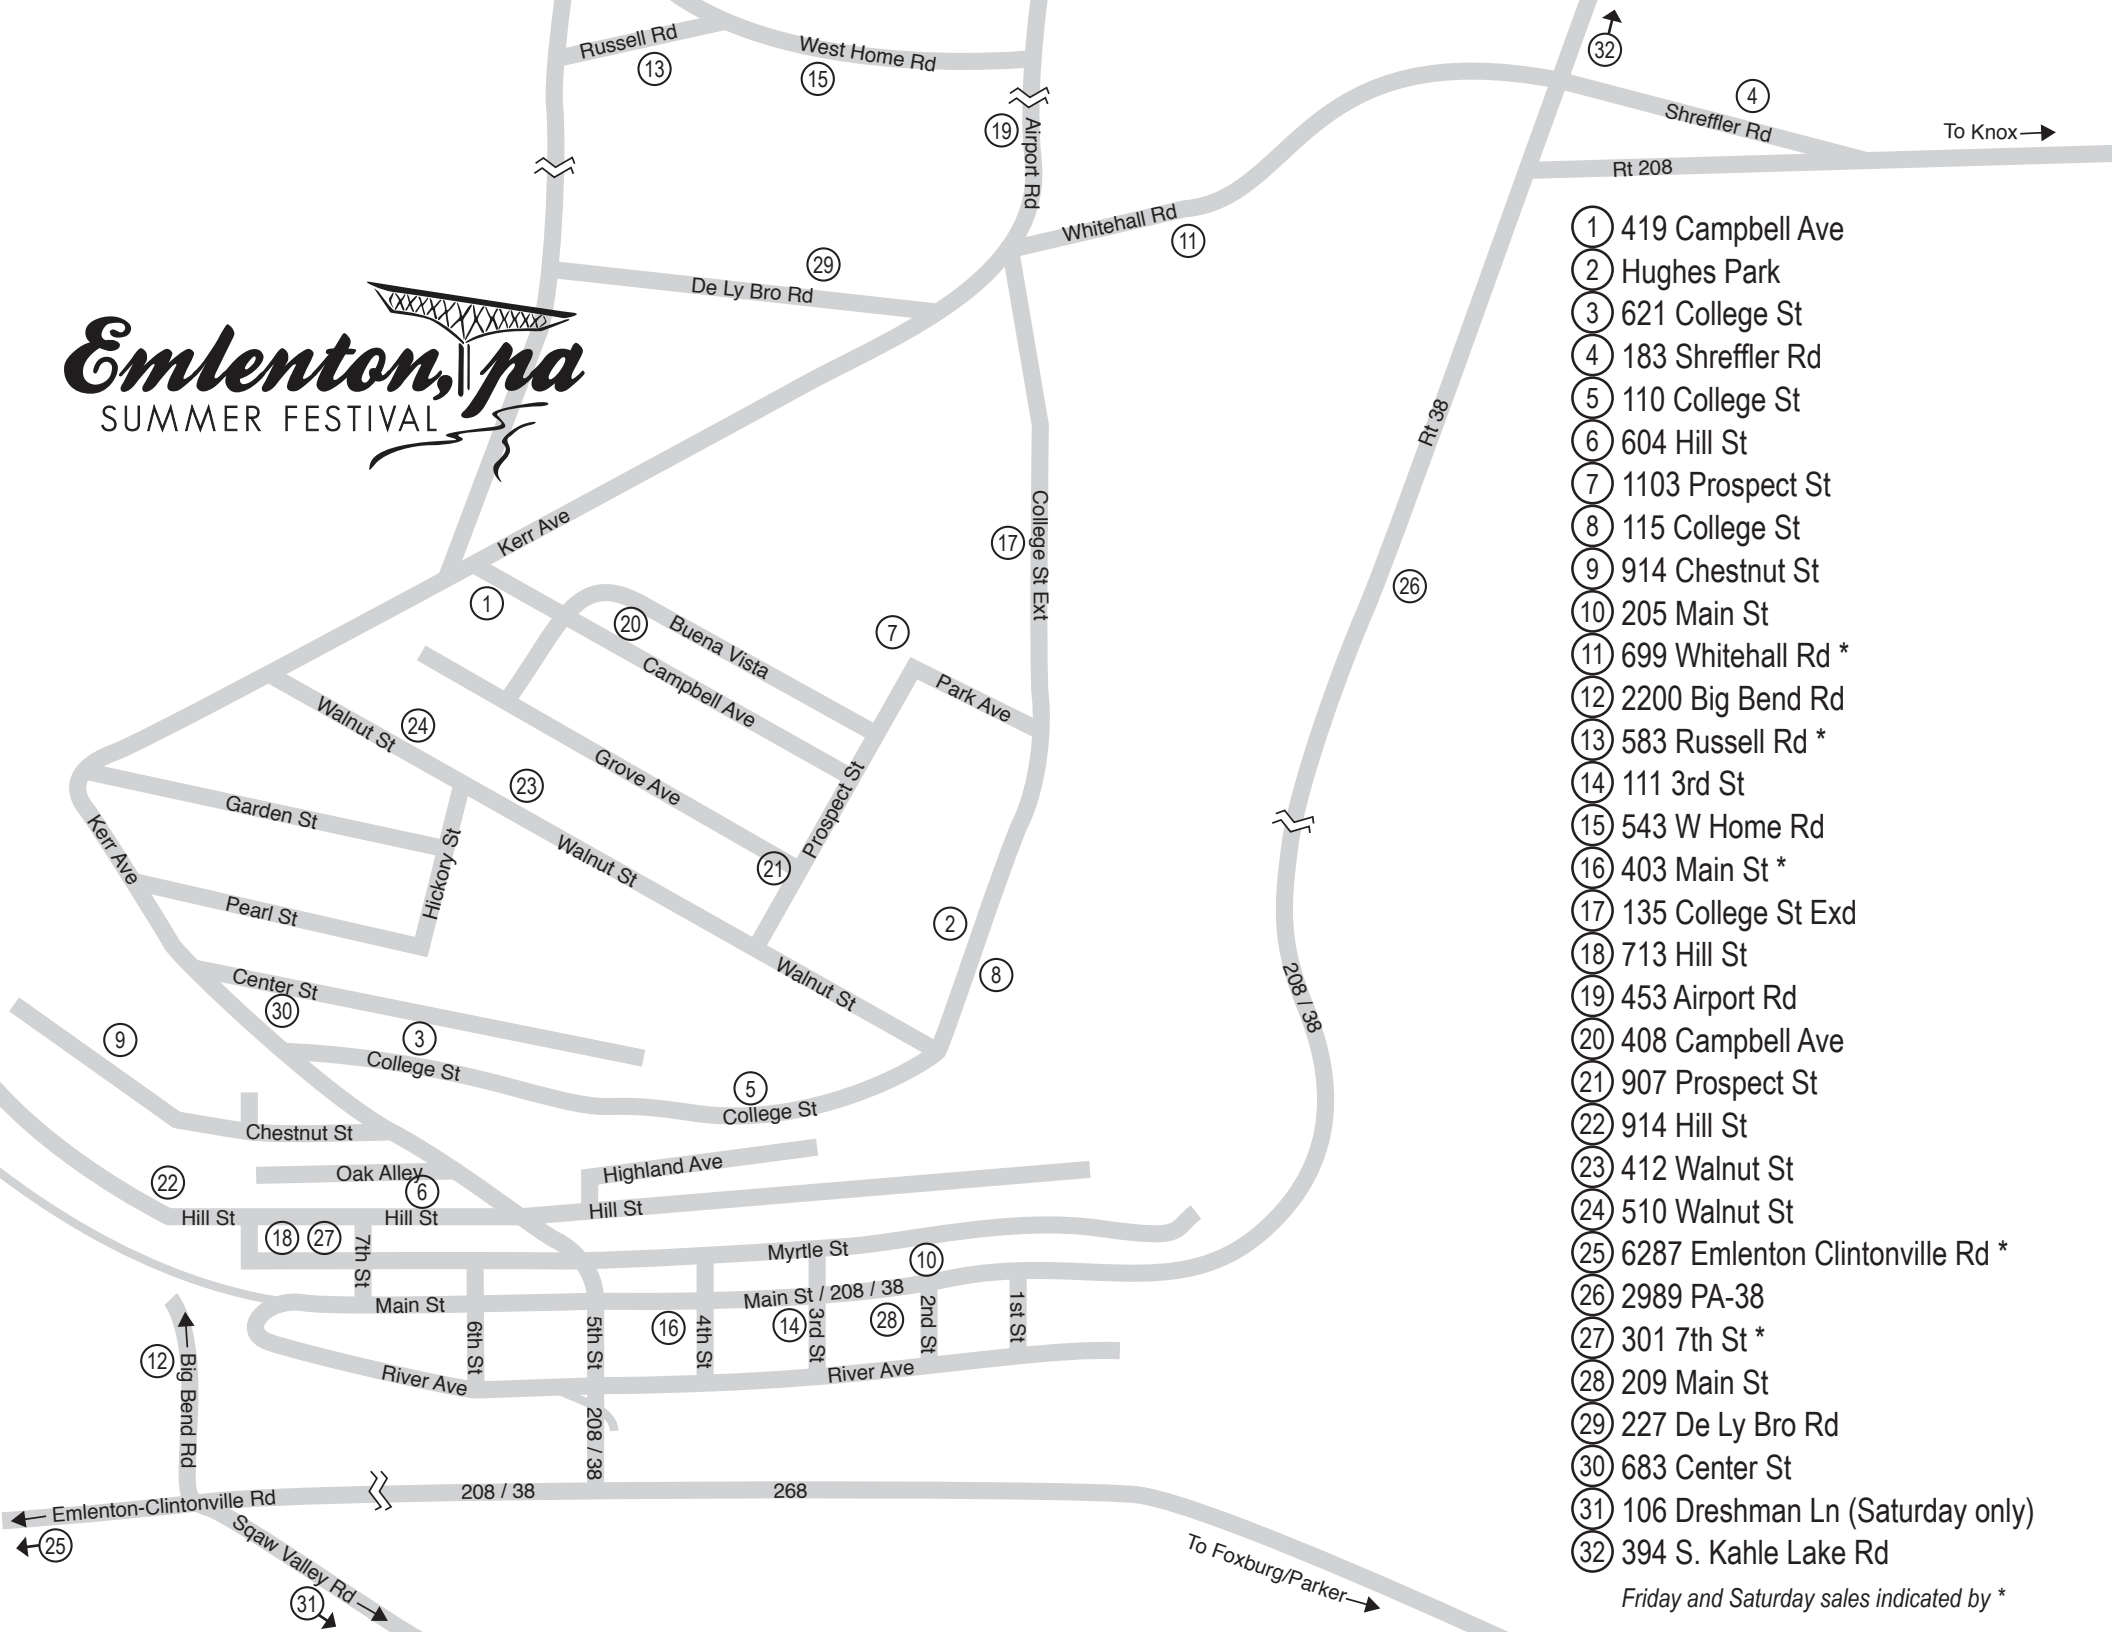

Emlenton, pa

SUMMER FESTIVAL

- ① 419 Campbell Ave
- ② Hughes Park
- ③ 621 College St
- ④ 183 Shreffler Rd
- ⑤ 110 College St
- ⑥ 604 Hill St
- ⑦ 1103 Prospect St
- ⑧ 115 College St
- ⑨ 914 Chestnut St
- ⑩ 205 Main St
- ⑪ 699 Whitehall Rd *
- ⑫ 2200 Big Bend Rd
- ⑬ 583 Russell Rd *
- ⑭ 111 3rd St
- ⑮ 543 W Home Rd
- ⑯ 403 Main St *
- ⑰ 135 College St Exd
- ⑱ 713 Hill St
- ⑲ 453 Airport Rd
- ⑳ 408 Campbell Ave
- ㉑ 907 Prospect St
- ㉒ 914 Hill St
- ㉓ 412 Walnut St
- ㉔ 510 Walnut St
- ㉕ 6287 Emlenton Clintonville Rd *
- ㉖ 2989 PA-38
- ㉗ 301 7th St *
- ㉘ 209 Main St
- ㉙ 227 De Ly Bro Rd
- ㉚ 683 Center St
- ㉛ 106 Dreshman Ln (Saturday only)
- ㉜ 394 S. Kahle Lake Rd

Friday and Saturday sales indicated by *